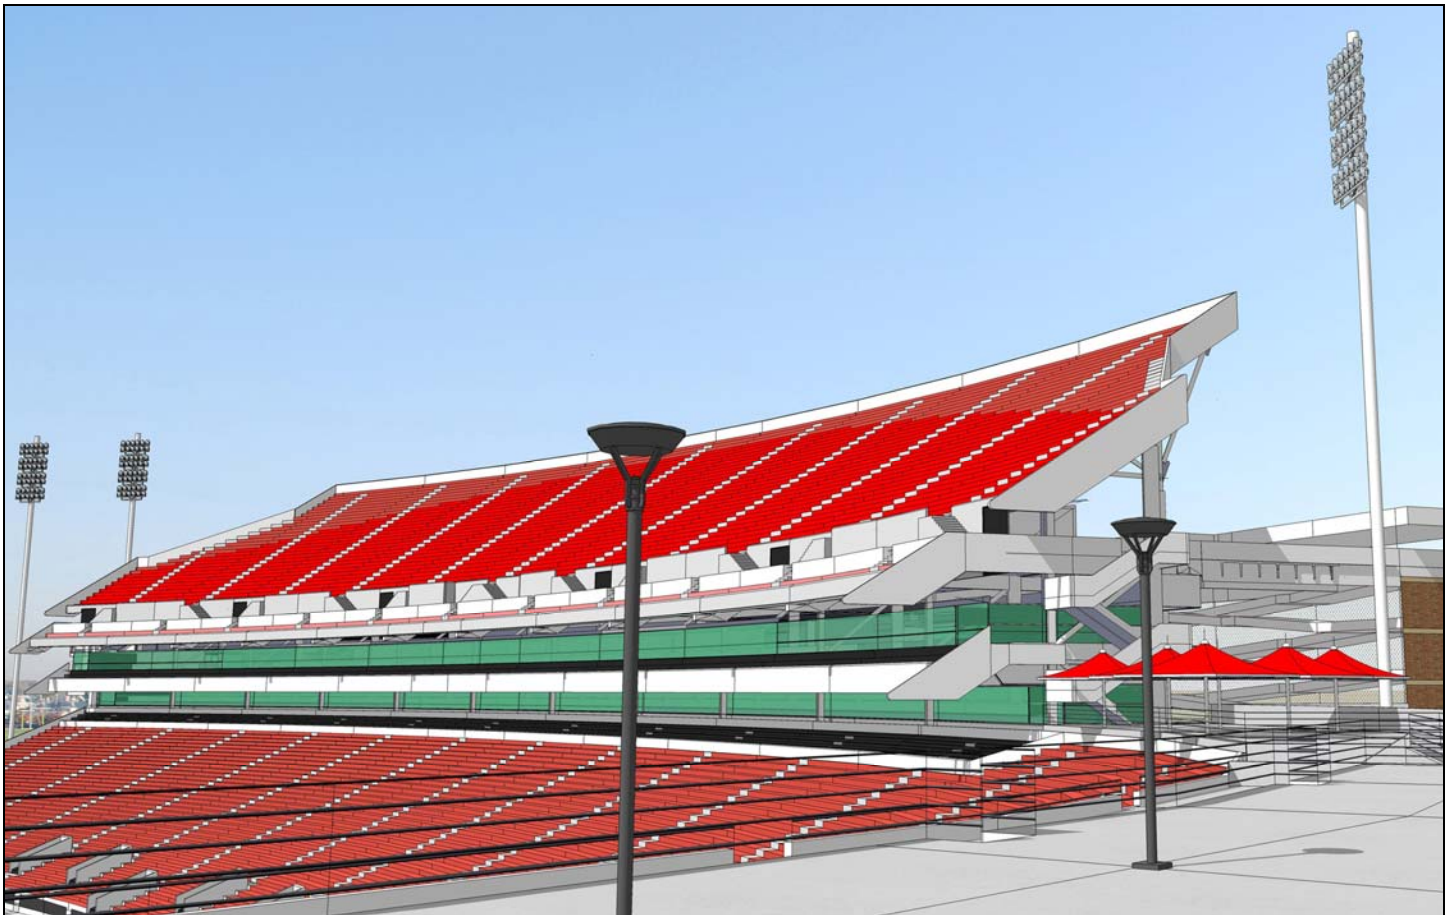

Papa John's Cardinal Stadium Expansion

Location: Louisville, KY
Budget: \$72,000,000
Completion: August 2010

Client: University of Louisville Athletic Dept.

Contact: Mr. Tom Jurich
Director of Athletics
Vice President
University of Louisville

Services: Principal-in-Charge

Papa John's Cardinal Stadium is the home of the University of Louisville Football Team. The stadium is currently undergoing a \$72.0 million expansion to add 13,000 seats, 1,500 Loge seats, and 33 Suites.